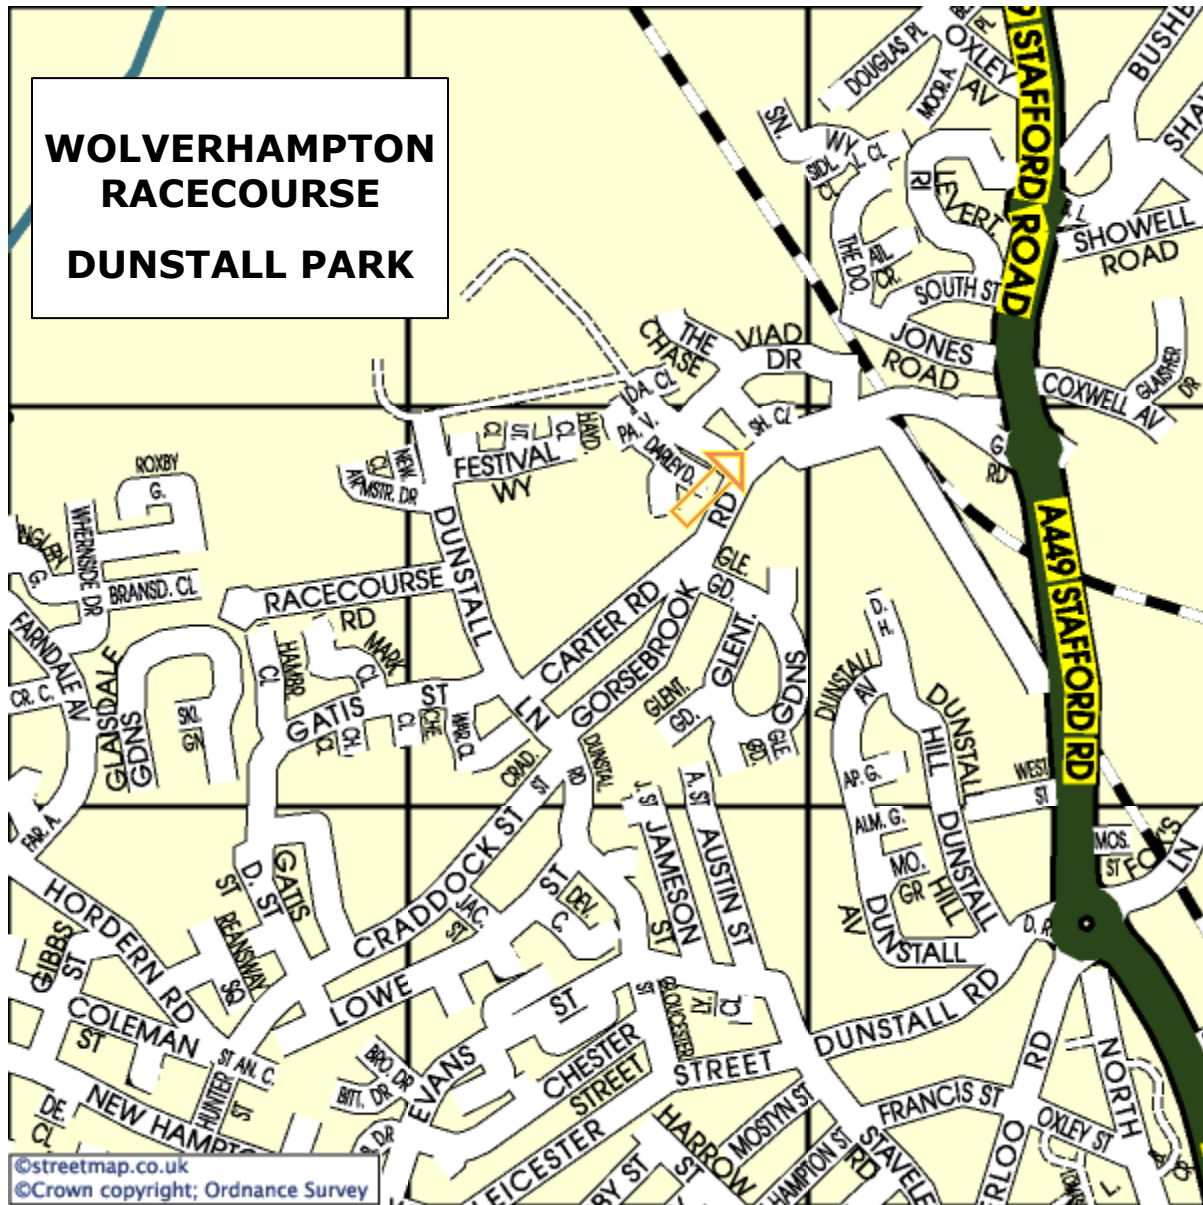

**West Midlands Regional Assembly
Wednesday 5 April 2006**

Location Map and Directions

Wolverhampton Racecourse and the Holiday Inn hotel

Telephone Number: 01902 421421 (and hold for assistance)

Wolverhampton Racecourse has excellent access to the M6 and M54 motorway networks and to rail services situated in Wolverhampton City Centre less than 2 miles from the racecourse.

By road

Located north of the city centre, off the A449 dual carriageway.

Follow the brown tourist signs to Dunstall Park.

From north: Exit junction 12 of the M6 onto A5 west, joining the A449 South.

From south: Exit junction 10a of the M6 joining M54 to junction 2, following A449 South.

By rail

There are frequent services to and from major towns and cities at Wolverhampton Railway station, which is situated less than 2 miles from the racecourse.

Detailed information about how rail services are running can be obtained by calling National Rail Enquiries on 08457 48 49 50 or checking out the website: www.nationalrail.co.uk

By bus

There is a regular bus service from Wolverhampton Bus Station (route 525) to Gorsebrook Road.