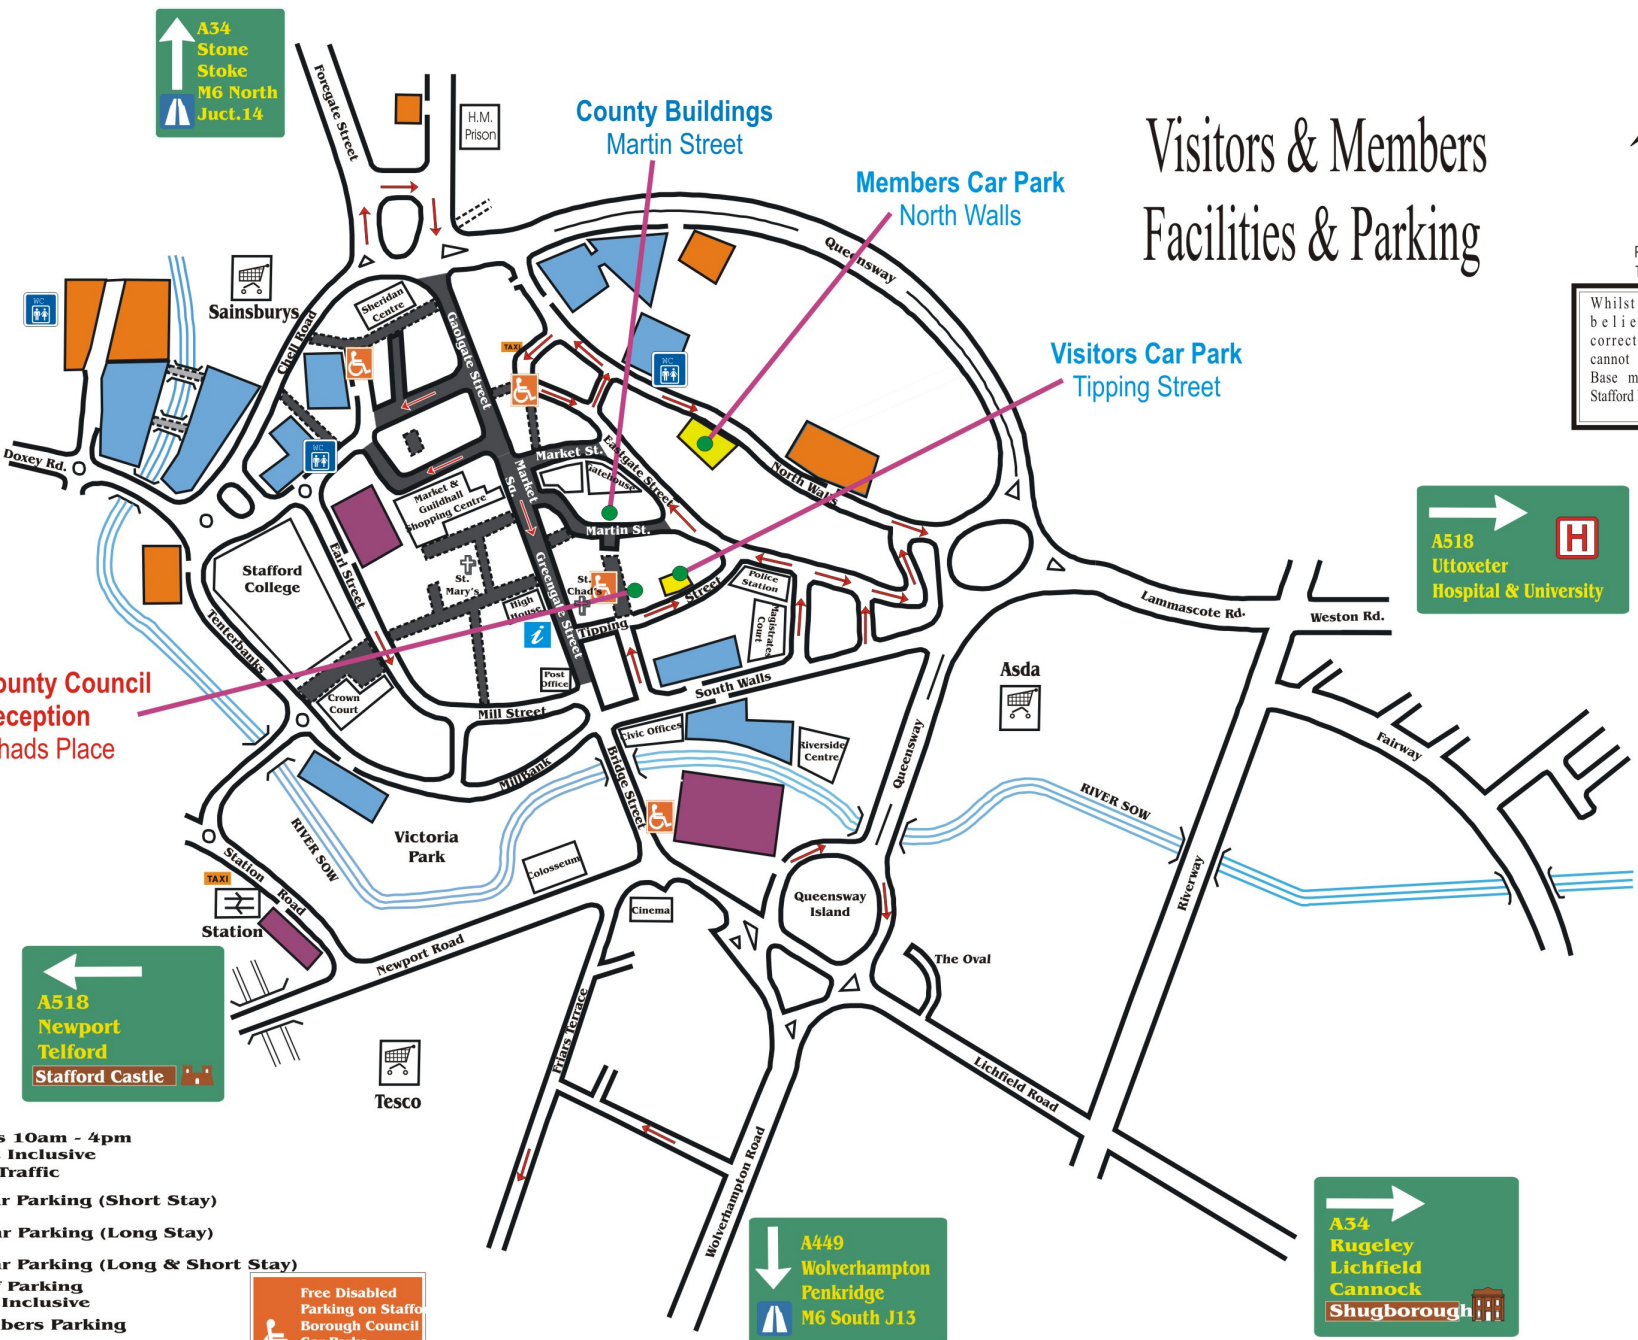

Visitors & Members Facilities & Parking

PLAN NOT TO SCALE

Whilst this plan is believed to be correct its accuracy cannot be guaranteed. Base map courtesy of Stafford Borough Council.

-  Public Toilets
-  No Access 10am - 4pm Mon - Sat Inclusive
-  One Way Traffic
-  Public Car Parking (Short Stay)
-  Public Car Parking (Long Stay)
-  Public Car Parking (Long & Short Stay)
-  SCC Staff Parking Mon - Fri Inclusive
-  SCC Members Parking
-  SCC Visitor & Staff parking only

Free Disabled Parking on Stafford Borough Council Car Parks

A518
Newport
Telford
Stafford Castle

A449
Wolverhampton
Penkridge
M6 South J13

A34
Rugeley
Lichfield
Cannock
Shugborough

A518
Uttoxeter
Hospital & University

A34
Stone
Stoke
M6 North
Juct. 14