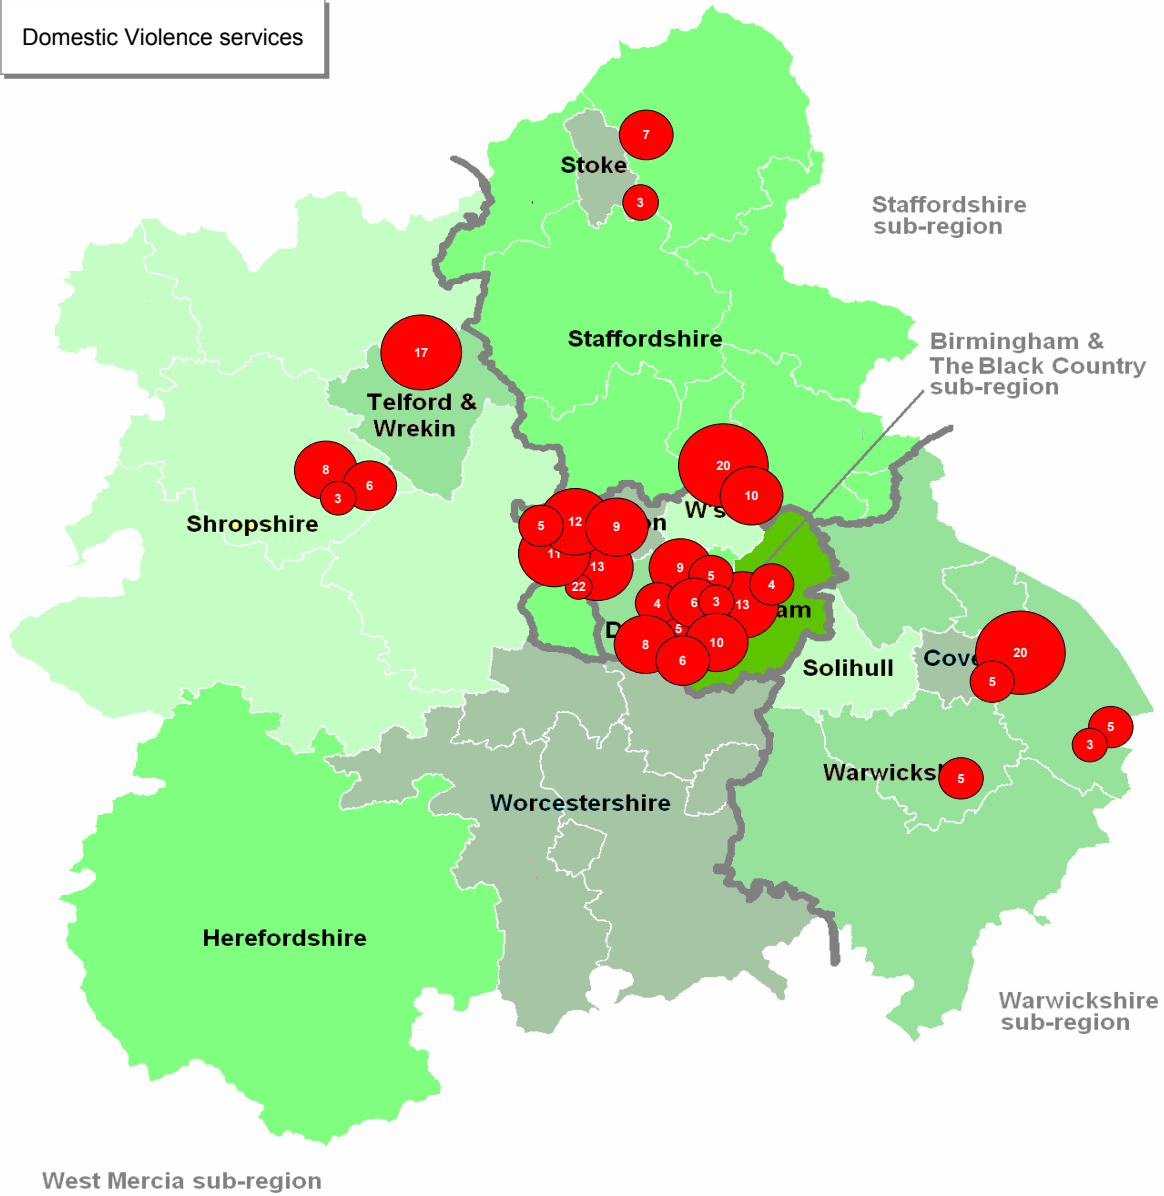

Domestic Violence services

Paste list of services here

Authority name	Service name	Location	Postcode	No. of units	Done
Shropshire	SSHA Womens Refuge	Shropshire		8	Yes
Shropshire	Stonham HA Womens Refuge	Shropshire		3	Yes
Shropshire	DV Resettlement	Shropshire		6	Yes
Wolverhampton	Jericho Society	Wolverhampton		9	Yes
Wolverhampton	Jericho Society	Wolverhampton		2	Yes
Wolverhampton	Jericho Society	Wolverhampton		11	Yes
Wolverhampton	The Haven Wolverhampton	Wolverhampton		5	Yes
Wolverhampton	The Haven Wolverhampton	Wolverhampton		5	Yes
Wolverhampton	The Haven Wolverhampton	Wolverhampton		13	Yes
Wolverhampton	The Haven Wolverhampton	Wolverhampton		12	Yes
Wolverhampton	The Haven Wolverhampton	Wolverhampton		5	Yes
Warwickshire	Ashram	Birmingham	B11 1LB	4	Yes
Warwickshire	Warwickshire Women's Refuge	Warwickshire		5	Yes
Warwickshire	Domestic Violence Refuge - Stratford	Rugby	CV21 2PE	5	Yes
Warwickshire	Rugby Refuge	Rugby	CV21 2PE	3	Yes
Stoke on Trent	Potteries Womens Refuge	Burslem		7	Yes
Dudley	Black Country Housing & Community Services Group		B65 0EE	4	Yes
Dudley	CHADD		DY2 7DJ	6	Yes
Dudley	CHADD		DY2 7DJ	8	Yes
Dudley	CHADD		DY2 7DJ	3	Yes
Dudley	Halesowen Womens Refuge Ltd		B63 3UB	10	Yes
Dudley	Halesowen Womens Refuge Ltd		B63 3UB	6	Yes
Dudley	Halesowen Womens Refuge Ltd		B63 3UB	9	Yes