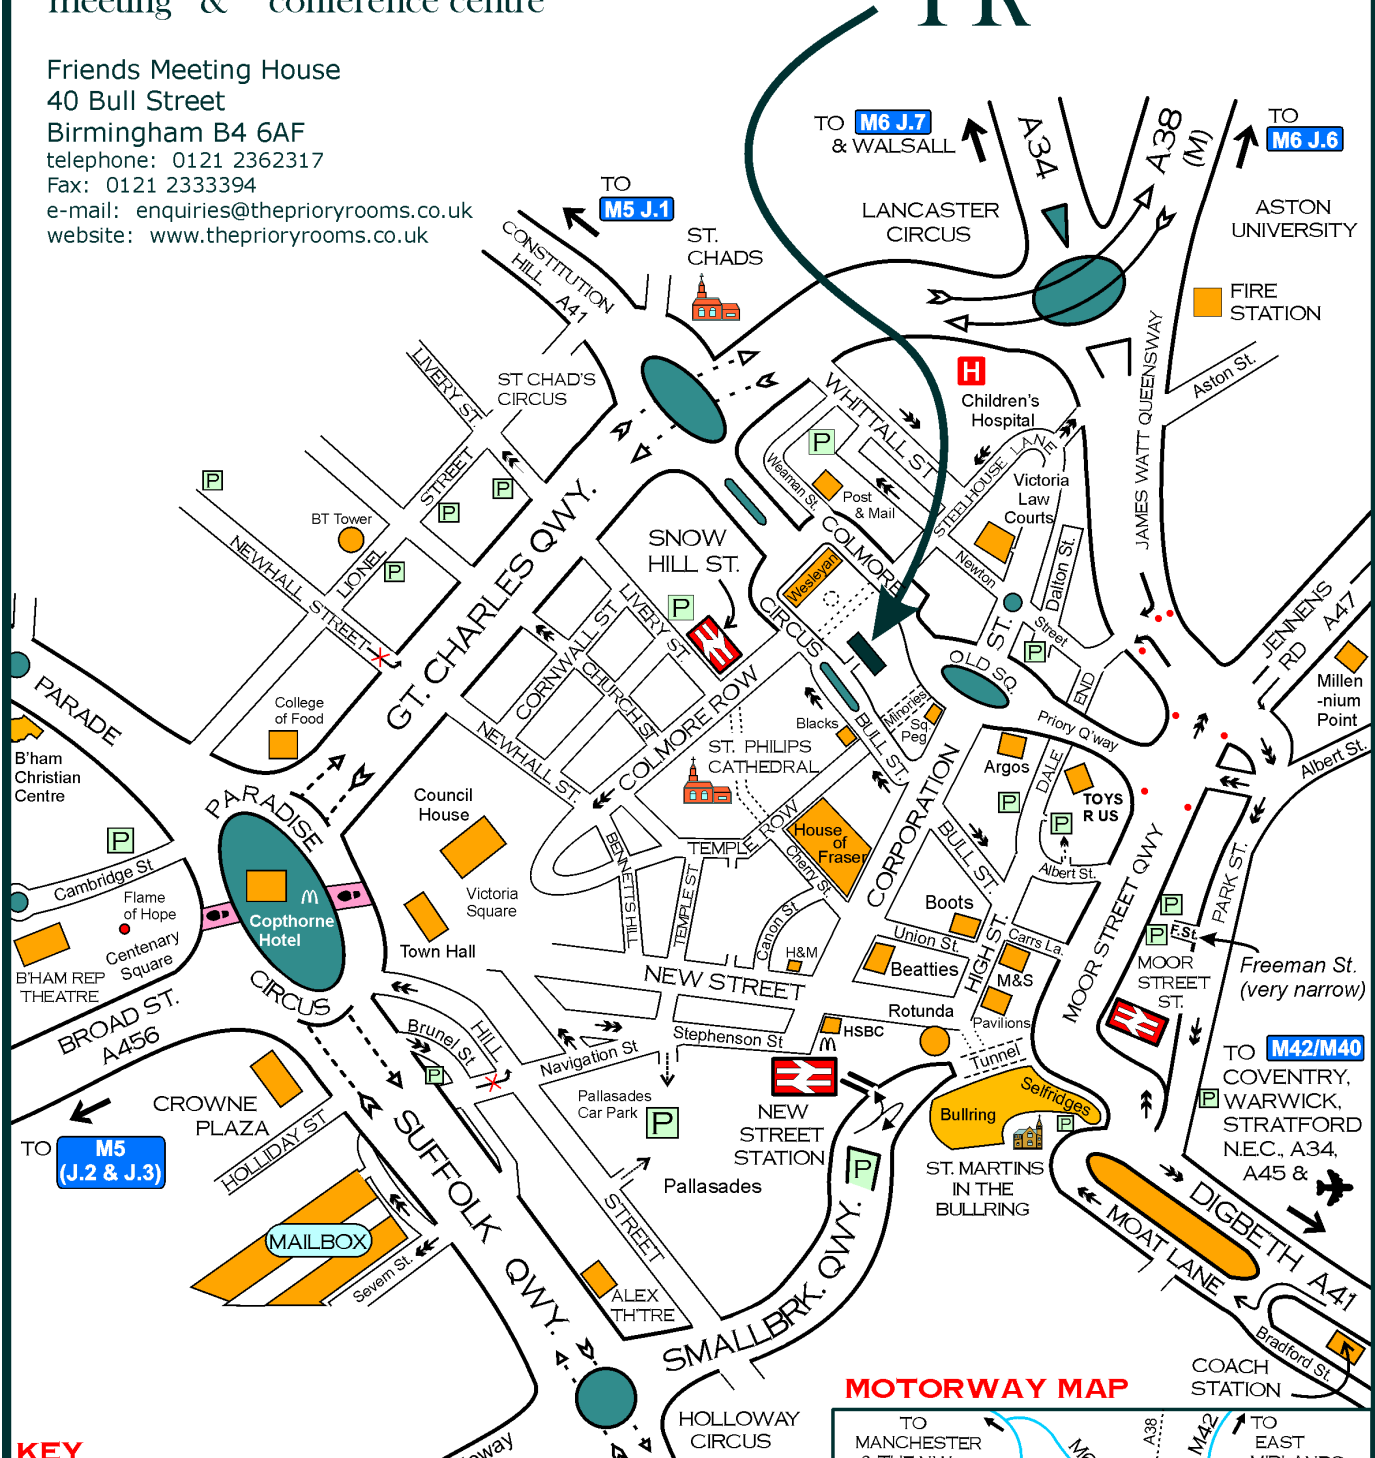

- KEY**
- ← = one way only
 - ⤴ = underpass
 - ⤵ = flyover
 - ⊘ = No left turn
 - P = Car Parks
 - = Traffic Lights

MOTORWAY MAP

Travel Directions

Road

From M6 South or North-West

Leave the M6 at Junction 6 and follow the A38(M). Follow signs to 'City centre, Bromsgrove, (A38)'. Do not take any exit to left. Go over the flyover and then indicate left to leave the Queensway at St Chads Circus. Take the 1st exit and when approaching Colmore Circus go around it clockwise avoiding the route signposted City Centre/Colmore Row. At the Old Square island go right and drive approx. 50 metres down Corporation Street (Square Peg will be on your right) and then turn right into Bull Street. Keep in the right hand lane and our driveway is on the right opposite the bus island.

From M5 South-West

Leave the M5 at Junction 3 and travel towards Birmingham City Centre along the A456 (Hagley Road) for 5 miles to the Five Ways island. This is easily distinguishable as it is surrounded by large office blocks and a Tesco store. Keep in the outside lane and go under the island into Broad Street, using the underpass. Drive along Broad Street (the International Convention Centre will be on your left) to the Paradise Circus island. Take the 2nd exit at this island and drive down Gt. Charles Queensway to the St Chad's Circus island. At this island go right (3rd exit) and when approaching Colmore Circus go around it clockwise avoiding the route signposted City Centre/Colmore Row. At the Old Square island go right and drive approx. 50 metres down Corporation Street (Square Peg will be on your right) and then turn right into Bull Street. Keep in the right hand lane and our driveway is on the right opposite the bus island.

Rail

We are located about five minutes from New Street Station where there is a regular train service to and from all parts of the country. Trains run every half hour from London, Euston - the journey time is approximately 100 minutes.