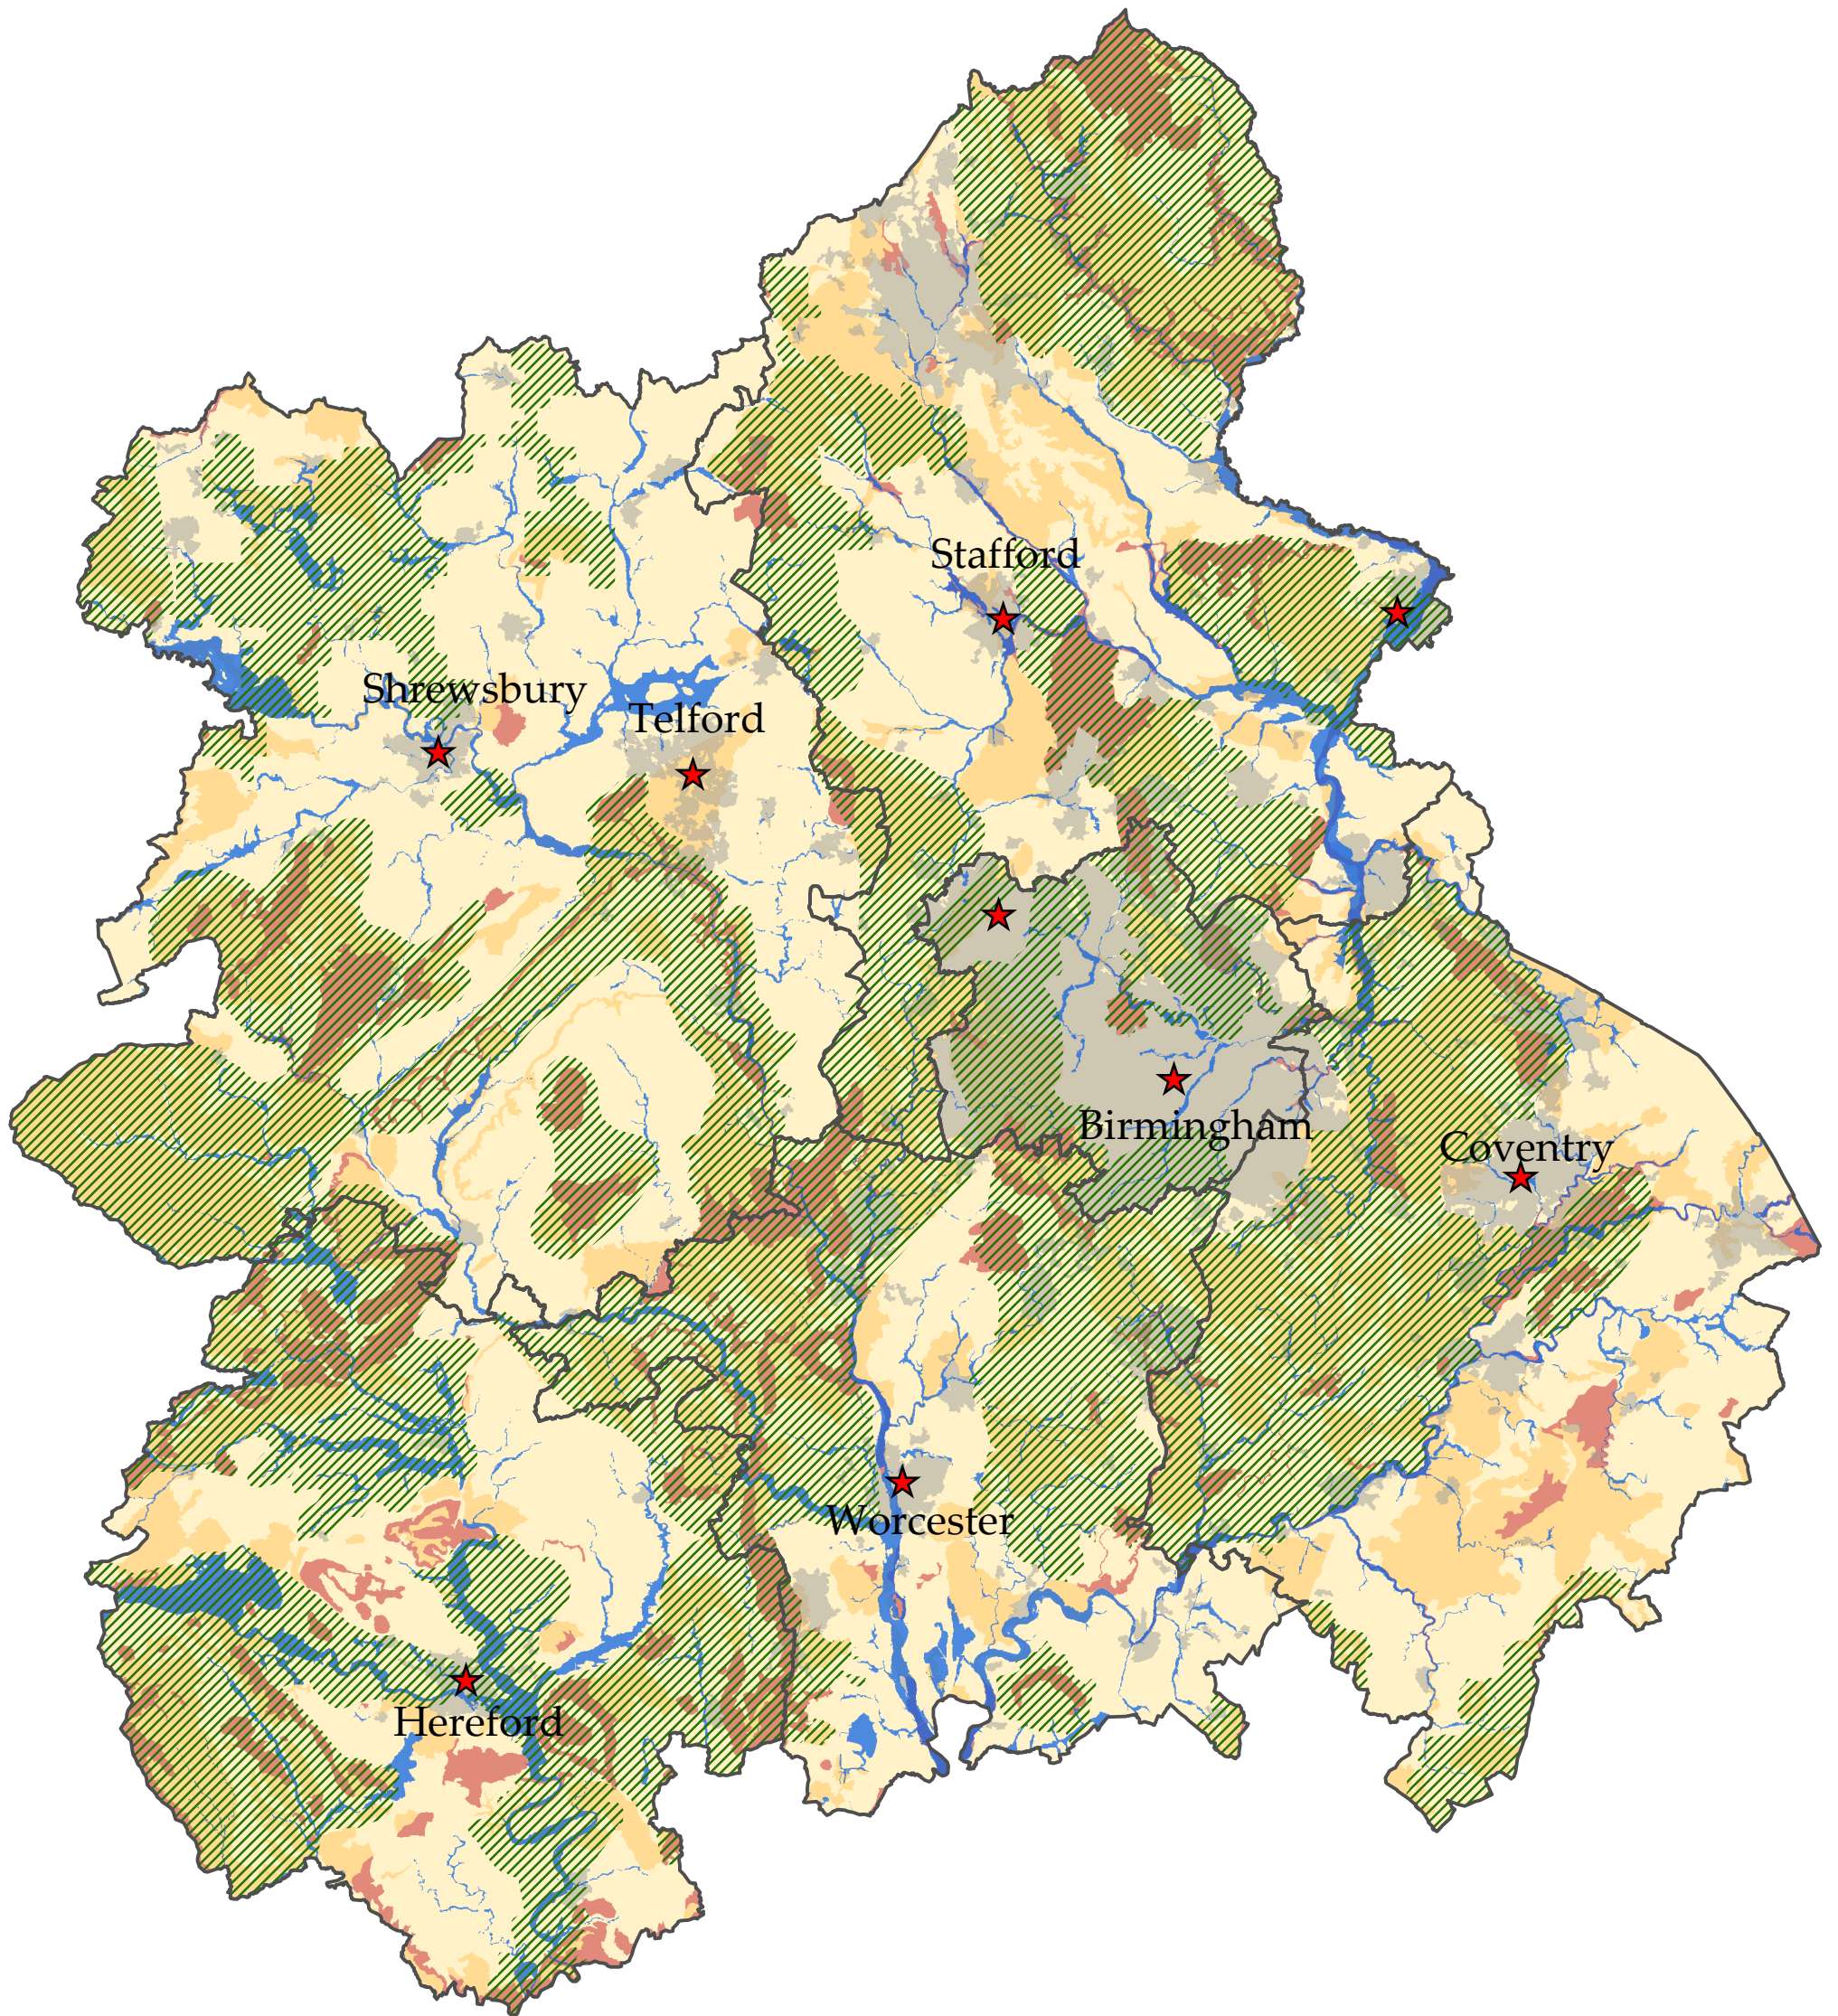

# West Midlands 50 Year Biodiversity Vision & Opportunity

## Legend: Regional Biodiversity Opportunity Areas

-  Landscape Areas
-  Urban Areas
-  Strategic River Corridor's
-  Growth Points

Scale 1:530,000

Map Produced by Sarah Hammonds  
Natural England  
GI Unit Wolverhampton  
22nd May 2009

This map is reproduced from Ordnance Survey material with the permission of Ordnance Survey on behalf of the Controller of Her Majesty's Stationery Office © Crown copyright. Unauthorised reproduction infringes Crown copyright and may lead to prosecution or civil proceedings.

Natural England 100046223 2009.