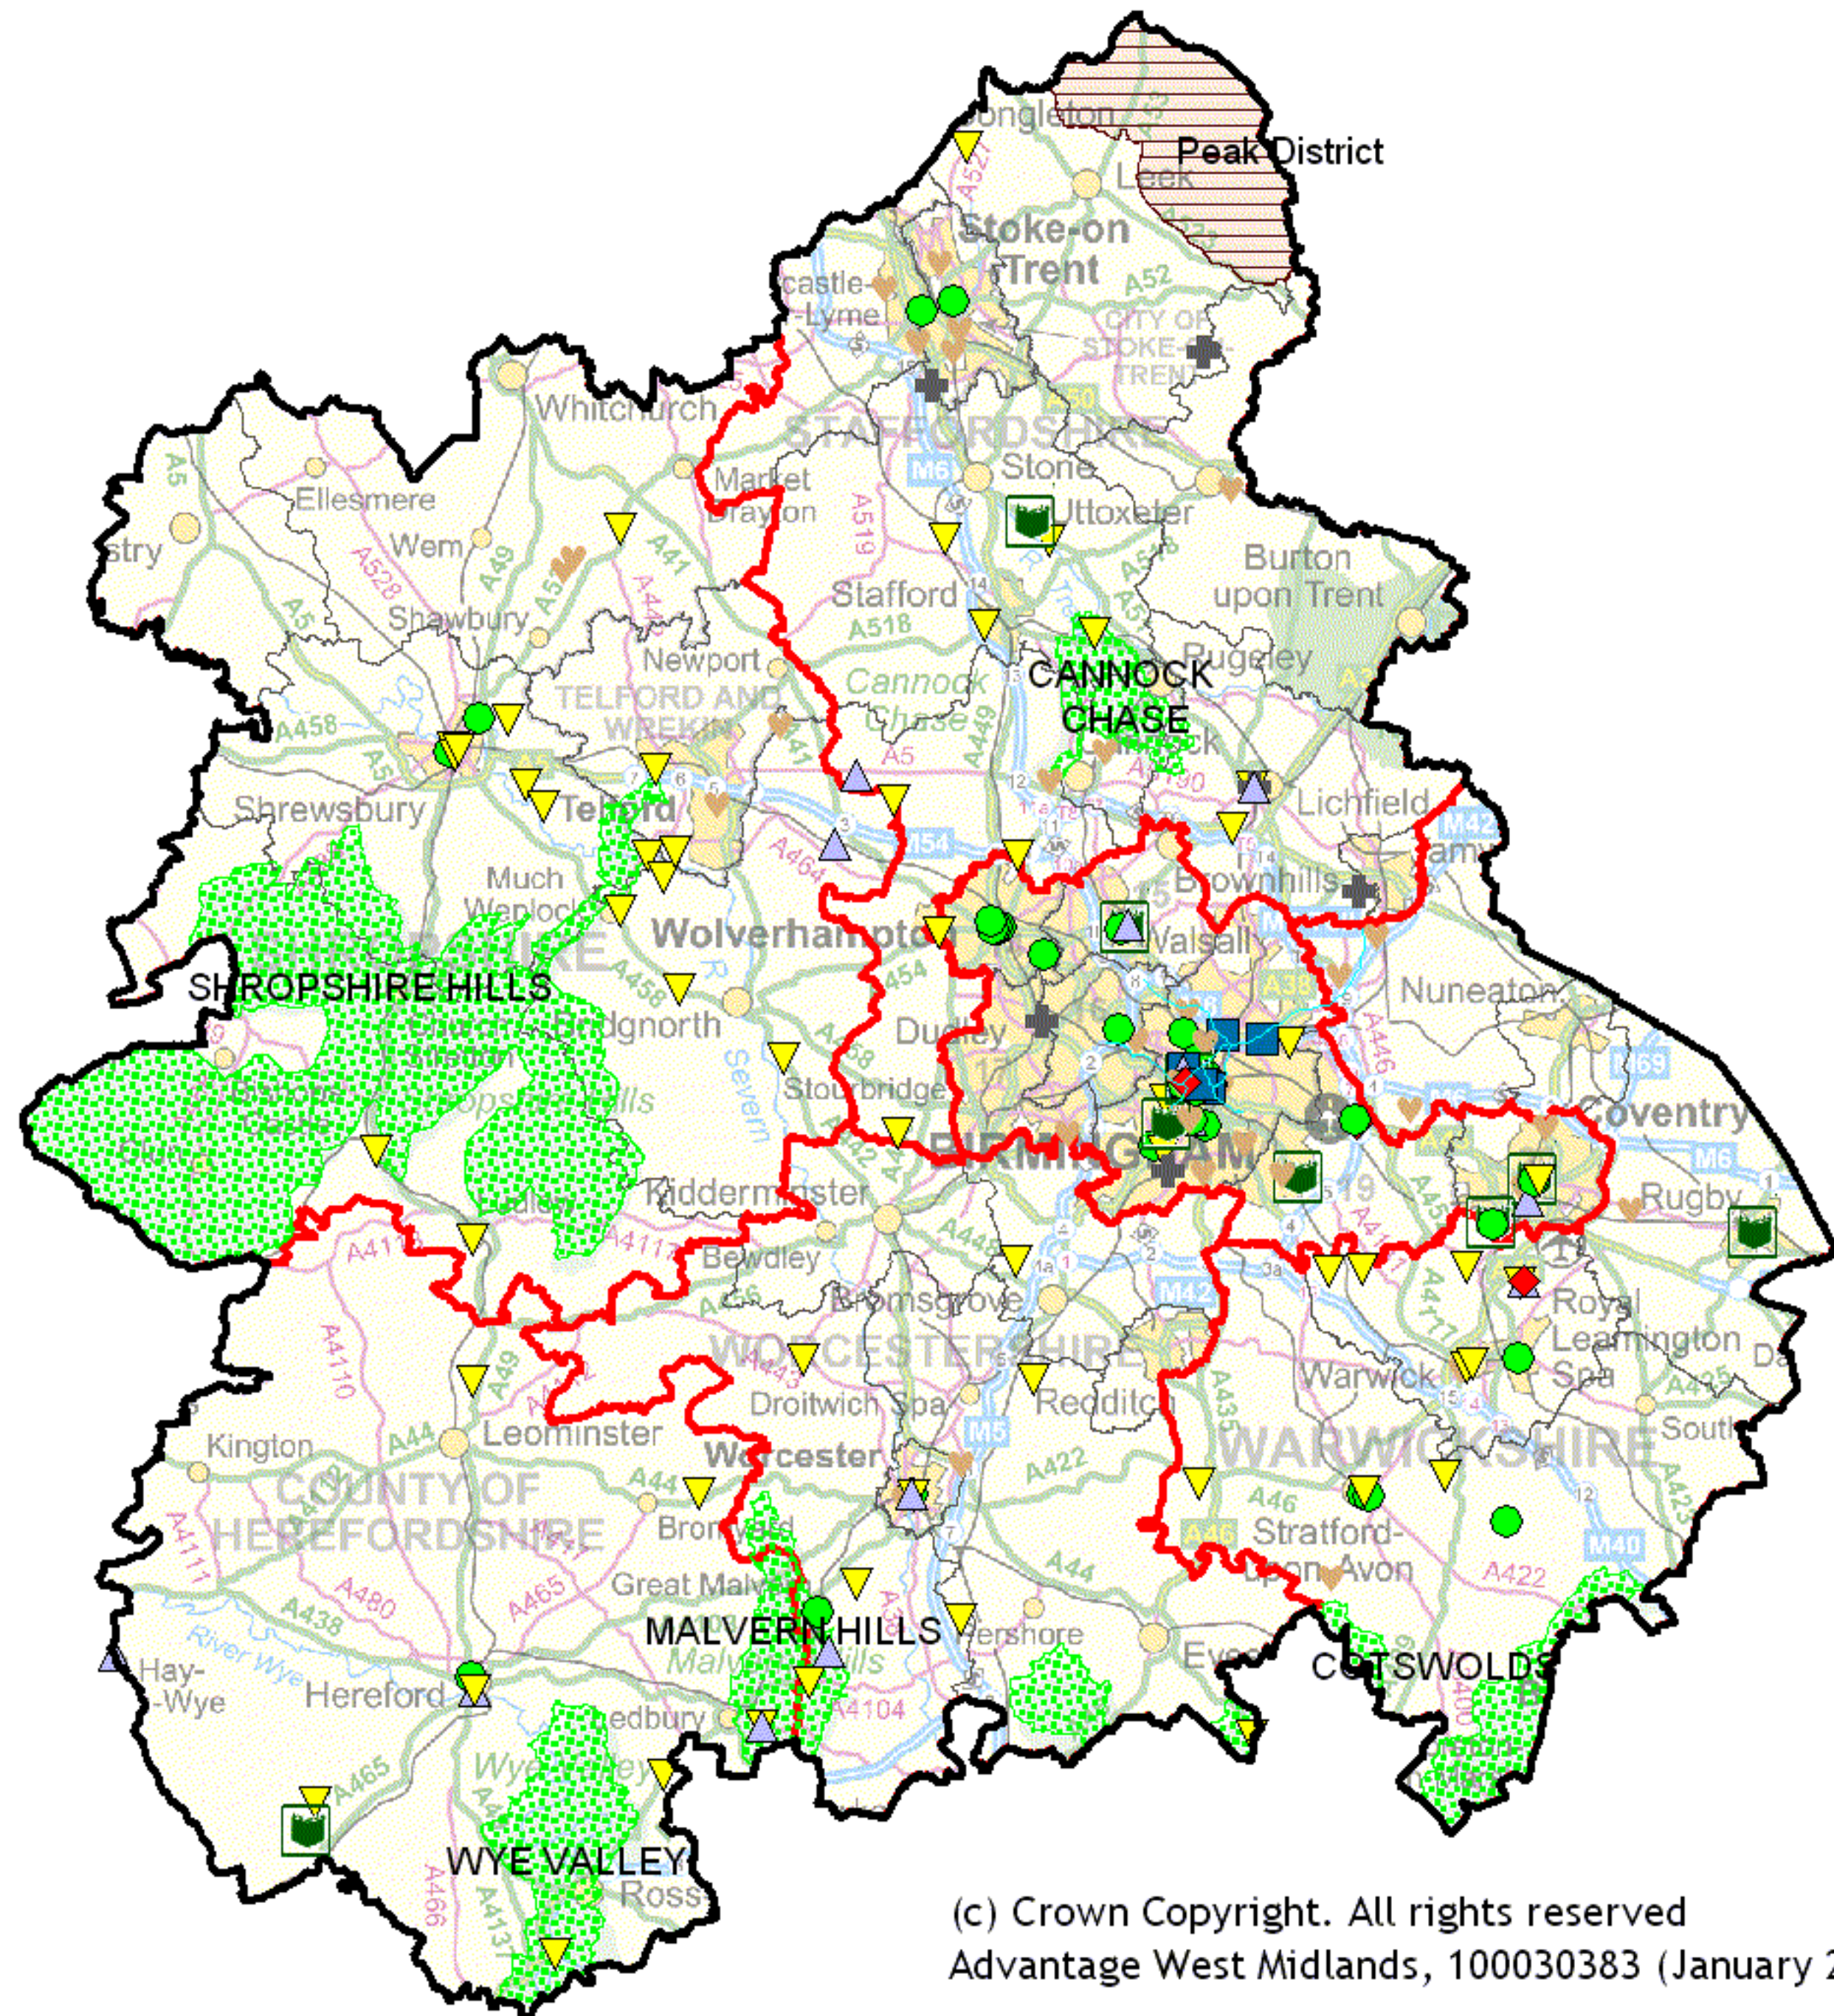

Cultural Assets by Sub-Sector

- Arts
- ◆ Conference venues
- Contemporary built env.
- ▲ Festivals and Events
- ▼ Heritage
- ⊕ Leisure and Tourism
- 📖 Libraries and Archives
- ♥ Sport

 AONB

 National Park

 City Centre Canals

Source: West Midlands Cultural Assets Database

(c) Crown Copyright. All rights reserved
 Advantage West Midlands, 100030383 (January 2009)