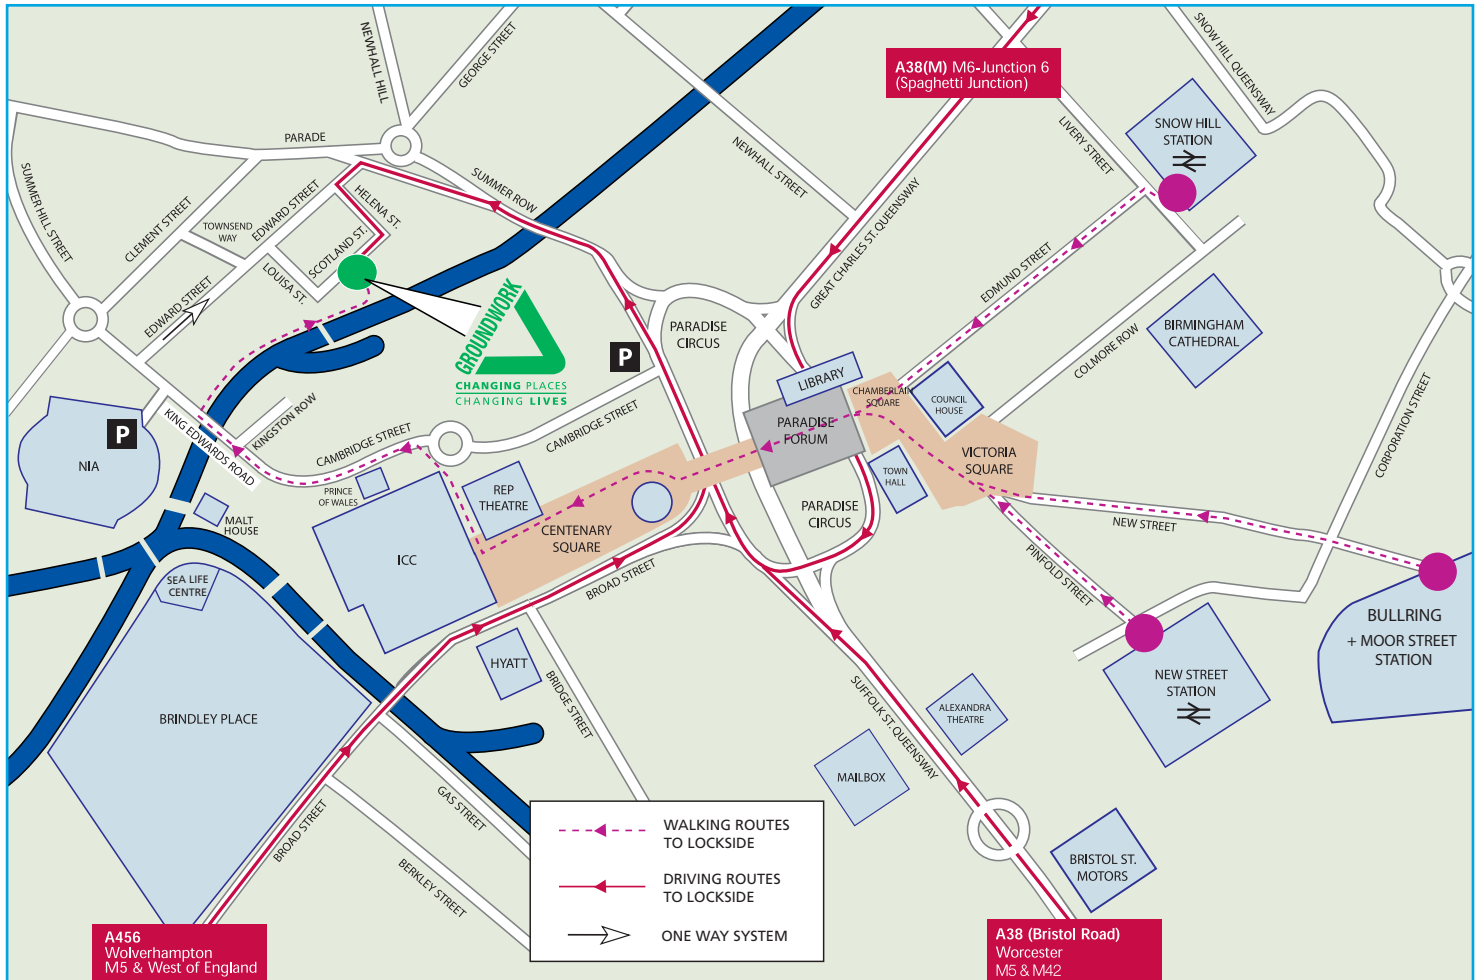

### ...from the North:

1. Take A38 South, then bear right onto A38M.
2. Continue for 2.5 miles on A38 (City Centre, Bromsgrove).
3. Continue through St Chads Queensway underpass.
4. Branch left (signposted Convention Parking) then merge onto Great Charles St Queensway.
5. At Paradise Circus roundabout, take 3rd exit onto Parade A457 (signposted Cape Hill, Smethwick).
6. After 0.3 miles, turn left into Edward Street (signposted Convention Centre, Symphony Hall and NIA).
7. Turn immediately left into Helena Street.
8. At the top bear right into Scotland Street.  
Groundwork is on the left side of the street.

### ...from the West:

1. Follow A456 Hagley Road.
2. At Five Ways roundabout take the 2nd exit onto Broad Street (signposted City Centre and Bullring).
3. At Paradise Circus roundabout, take 1st exit onto Parade A457 (signposted Cape Hill, Smethwick).
4. Follow instructions from the North 6-8.

### Car parking

The nearest public car parks are at the National Indoor Arena (NIA) and Cambridge Street. There are parking meters on Scotland Street itself.

### Driving from Lockside

1. Turn left out of the car park.
2. Follow road round to right.
3. At the bottom of road, turn left onto Edward Street, then immediately right into Townsend Way.
4. Turn left into Clement Street.
5. At the roundabout, take the 3rd exit into Summer Hill Street.
6. At the traffic lights, turn right onto Parade, continue ahead at the roundabout and up to Paradise Circus (inner ring road). All routes are signposted from there.